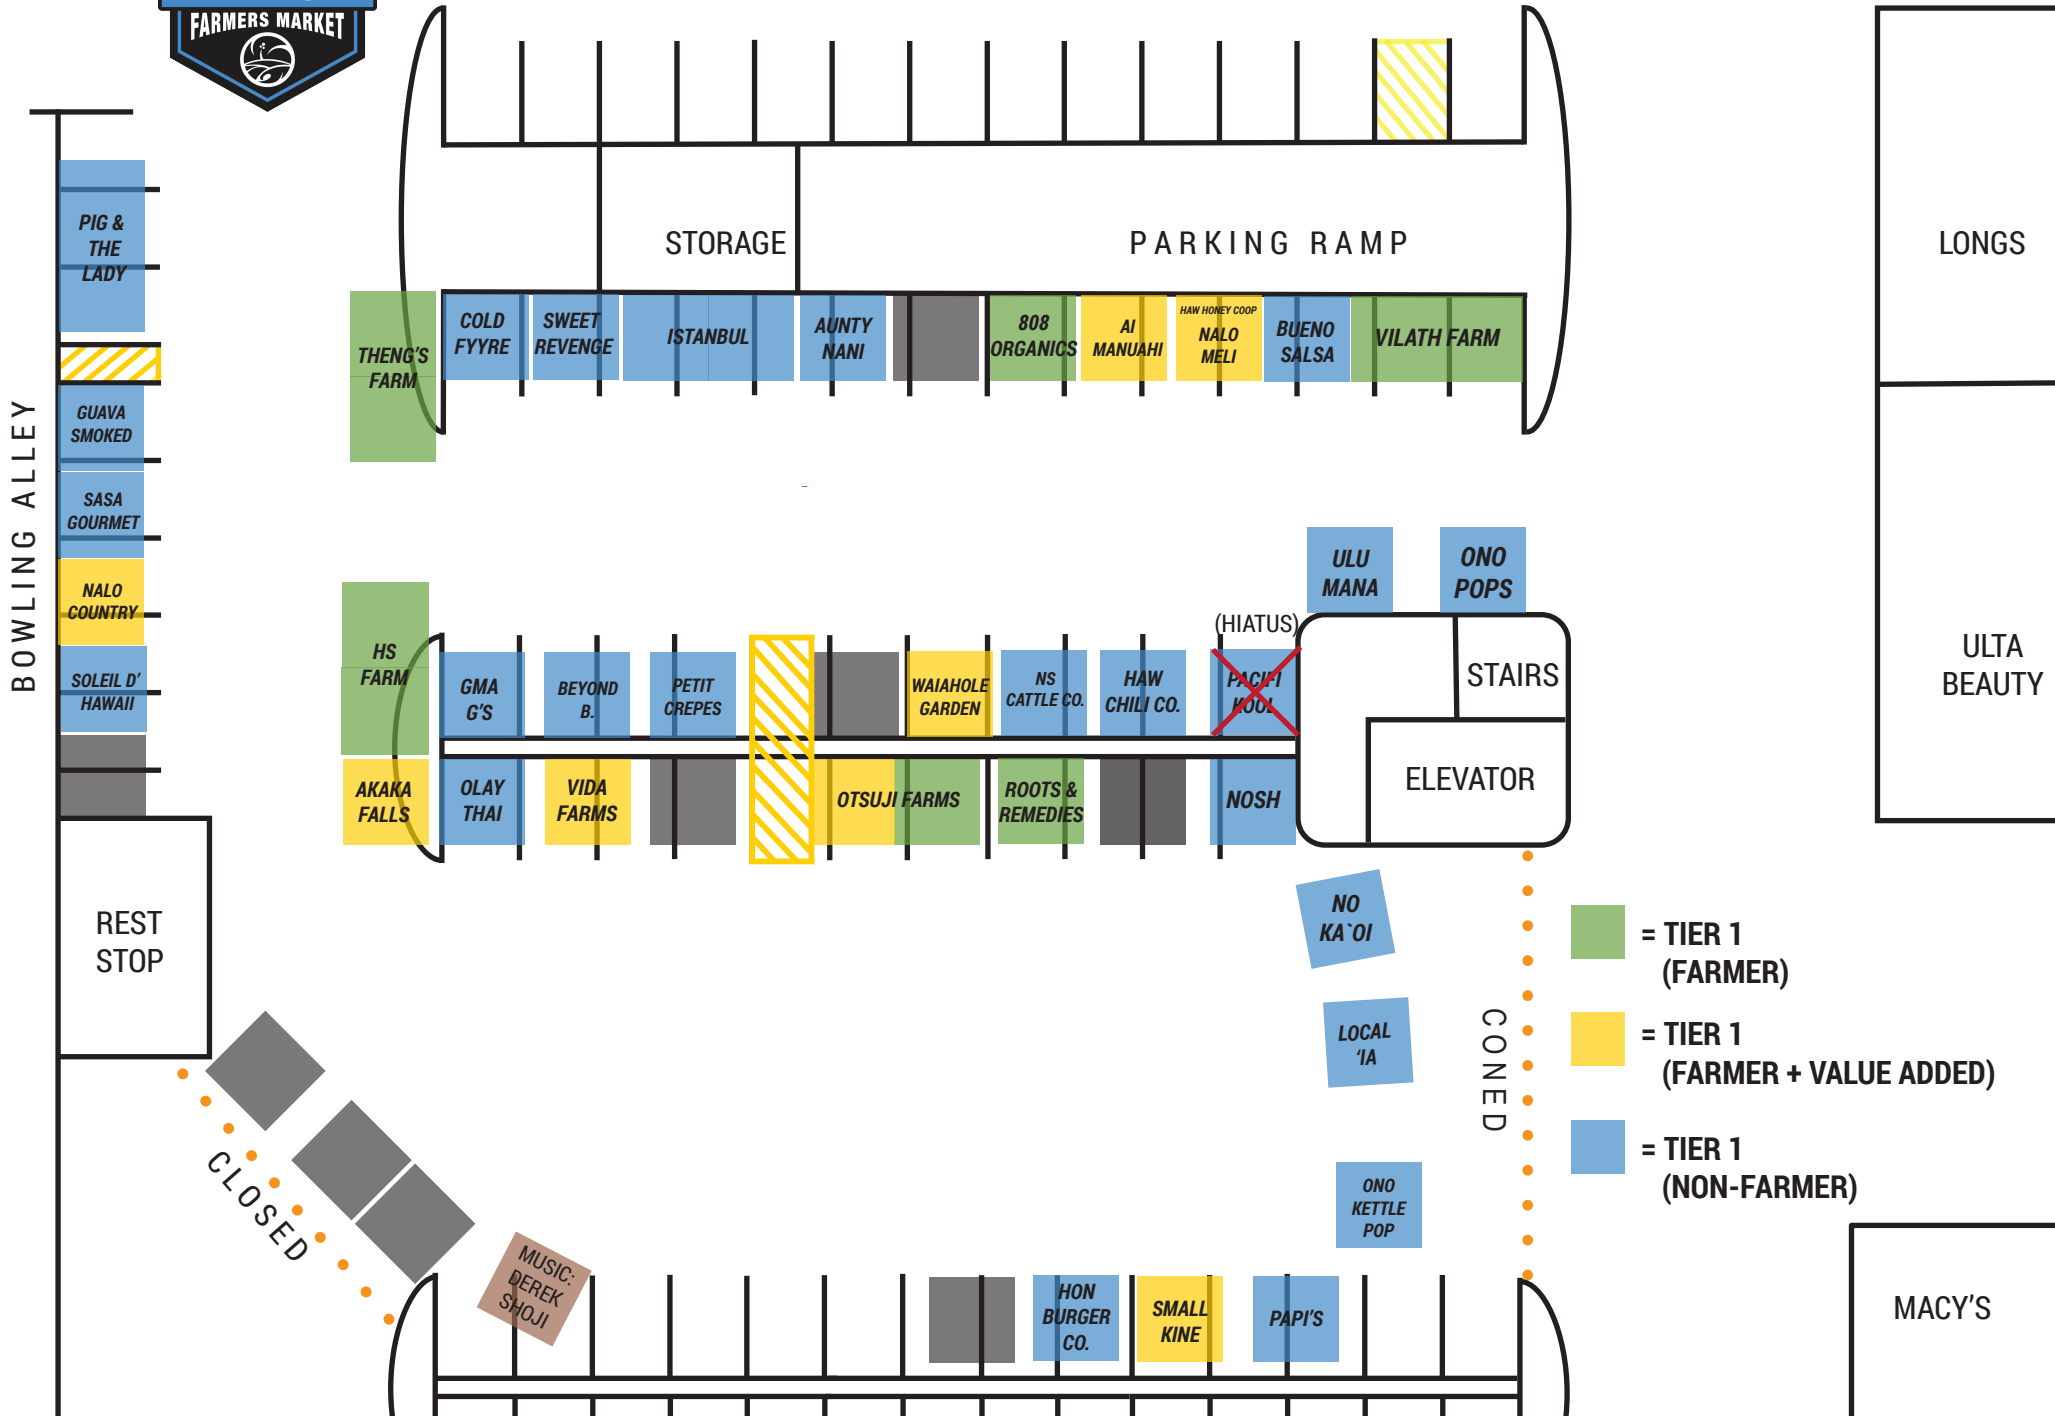

Thursdays 5 - 7:30pm  
Kailua Town Center Parking Garage

DATE: FEBRUARY 21, 2018

- = TIER 1 (FARMER)
- = TIER 1 (FARMER + VALUE ADDED)
- = TIER 1 (NON-FARMER)