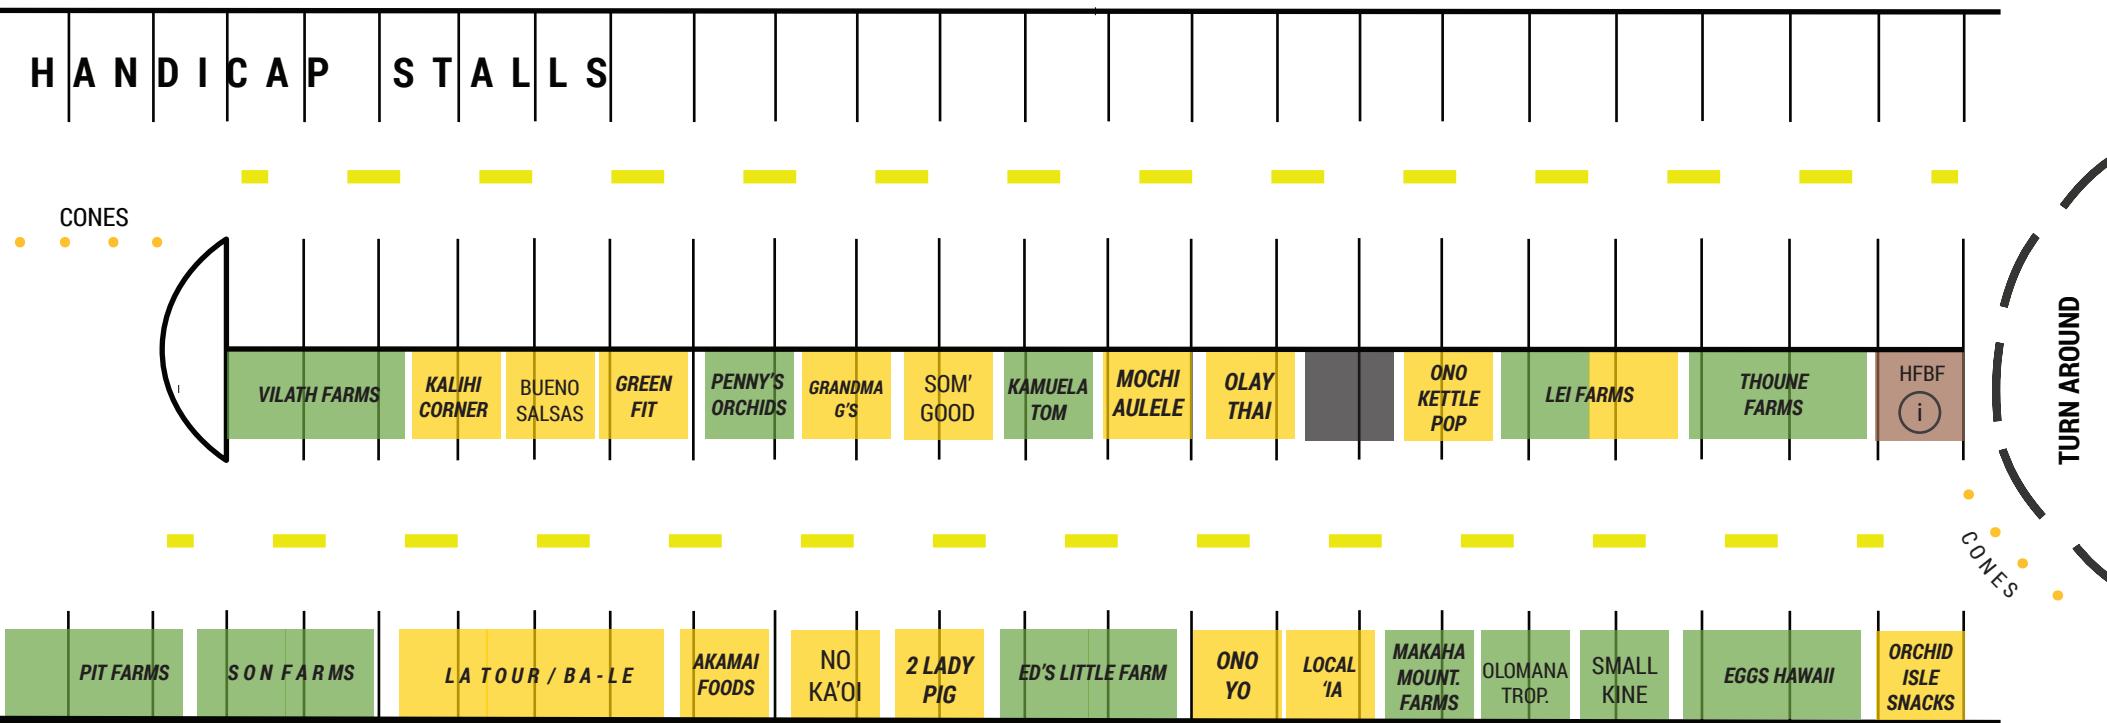

Sundays 8 - 11am  
 Mililani High School - Parking Lot

DATE: OCTOBER 27, 2019

# BUILDING C

= FARMER

= VALUE ADDED + FOOD