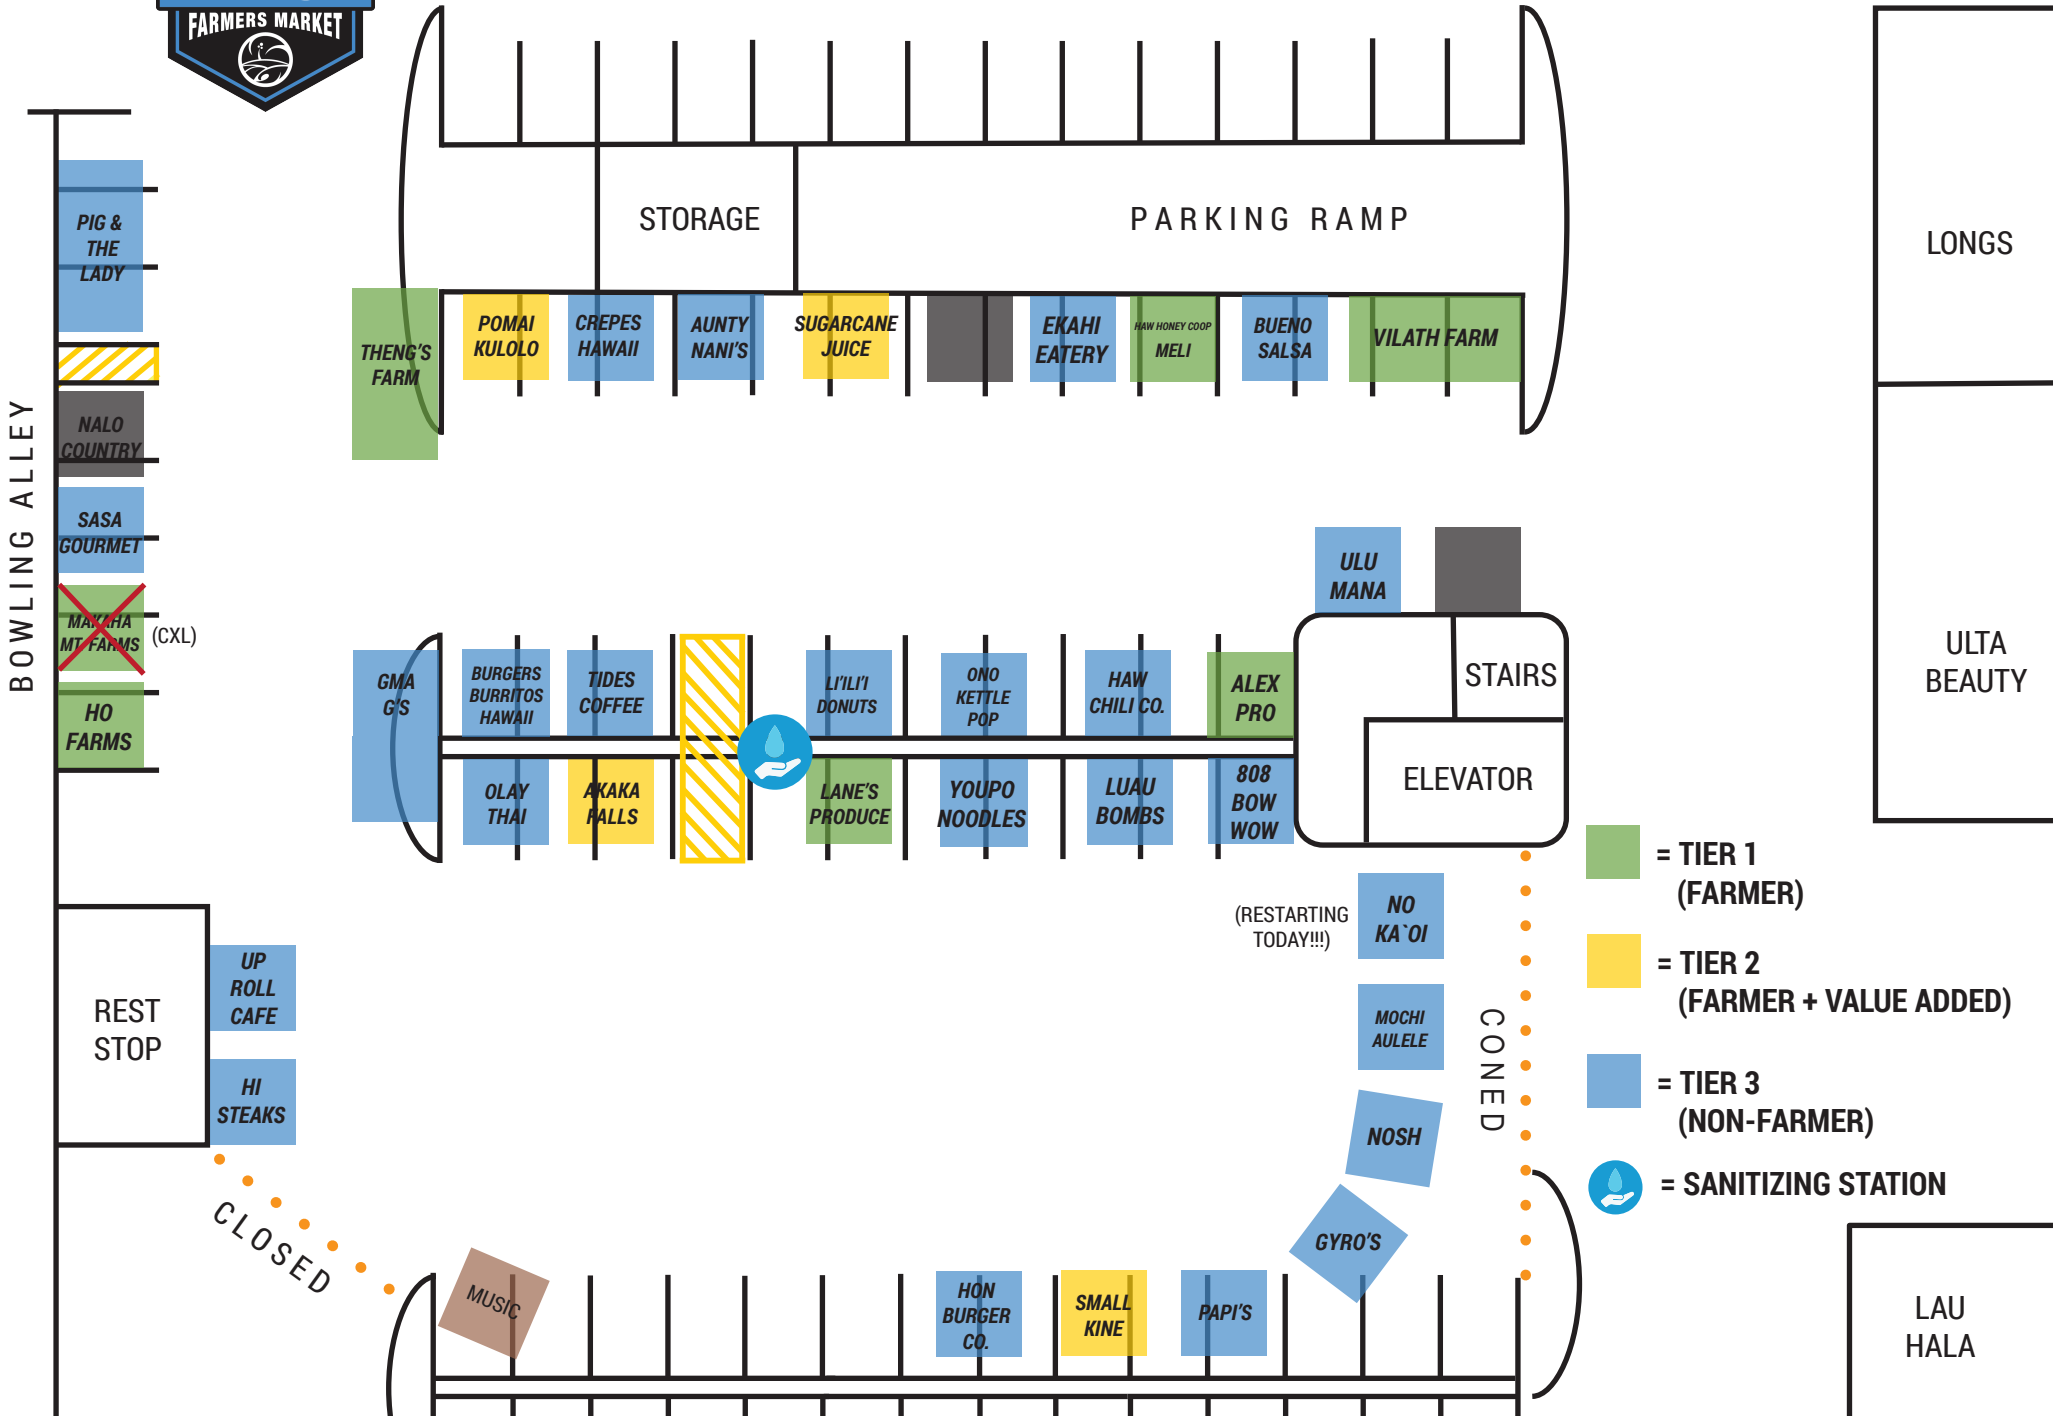

Thursdays 4 - 7pm  
Kailua Town Center Parking Garage

DATE: JANUARY 21, 2021

- = TIER 1 (FARMER)
- = TIER 2 (FARMER + VALUE ADDED)
- = TIER 3 (NON-FARMER)
- = SANITIZING STATION