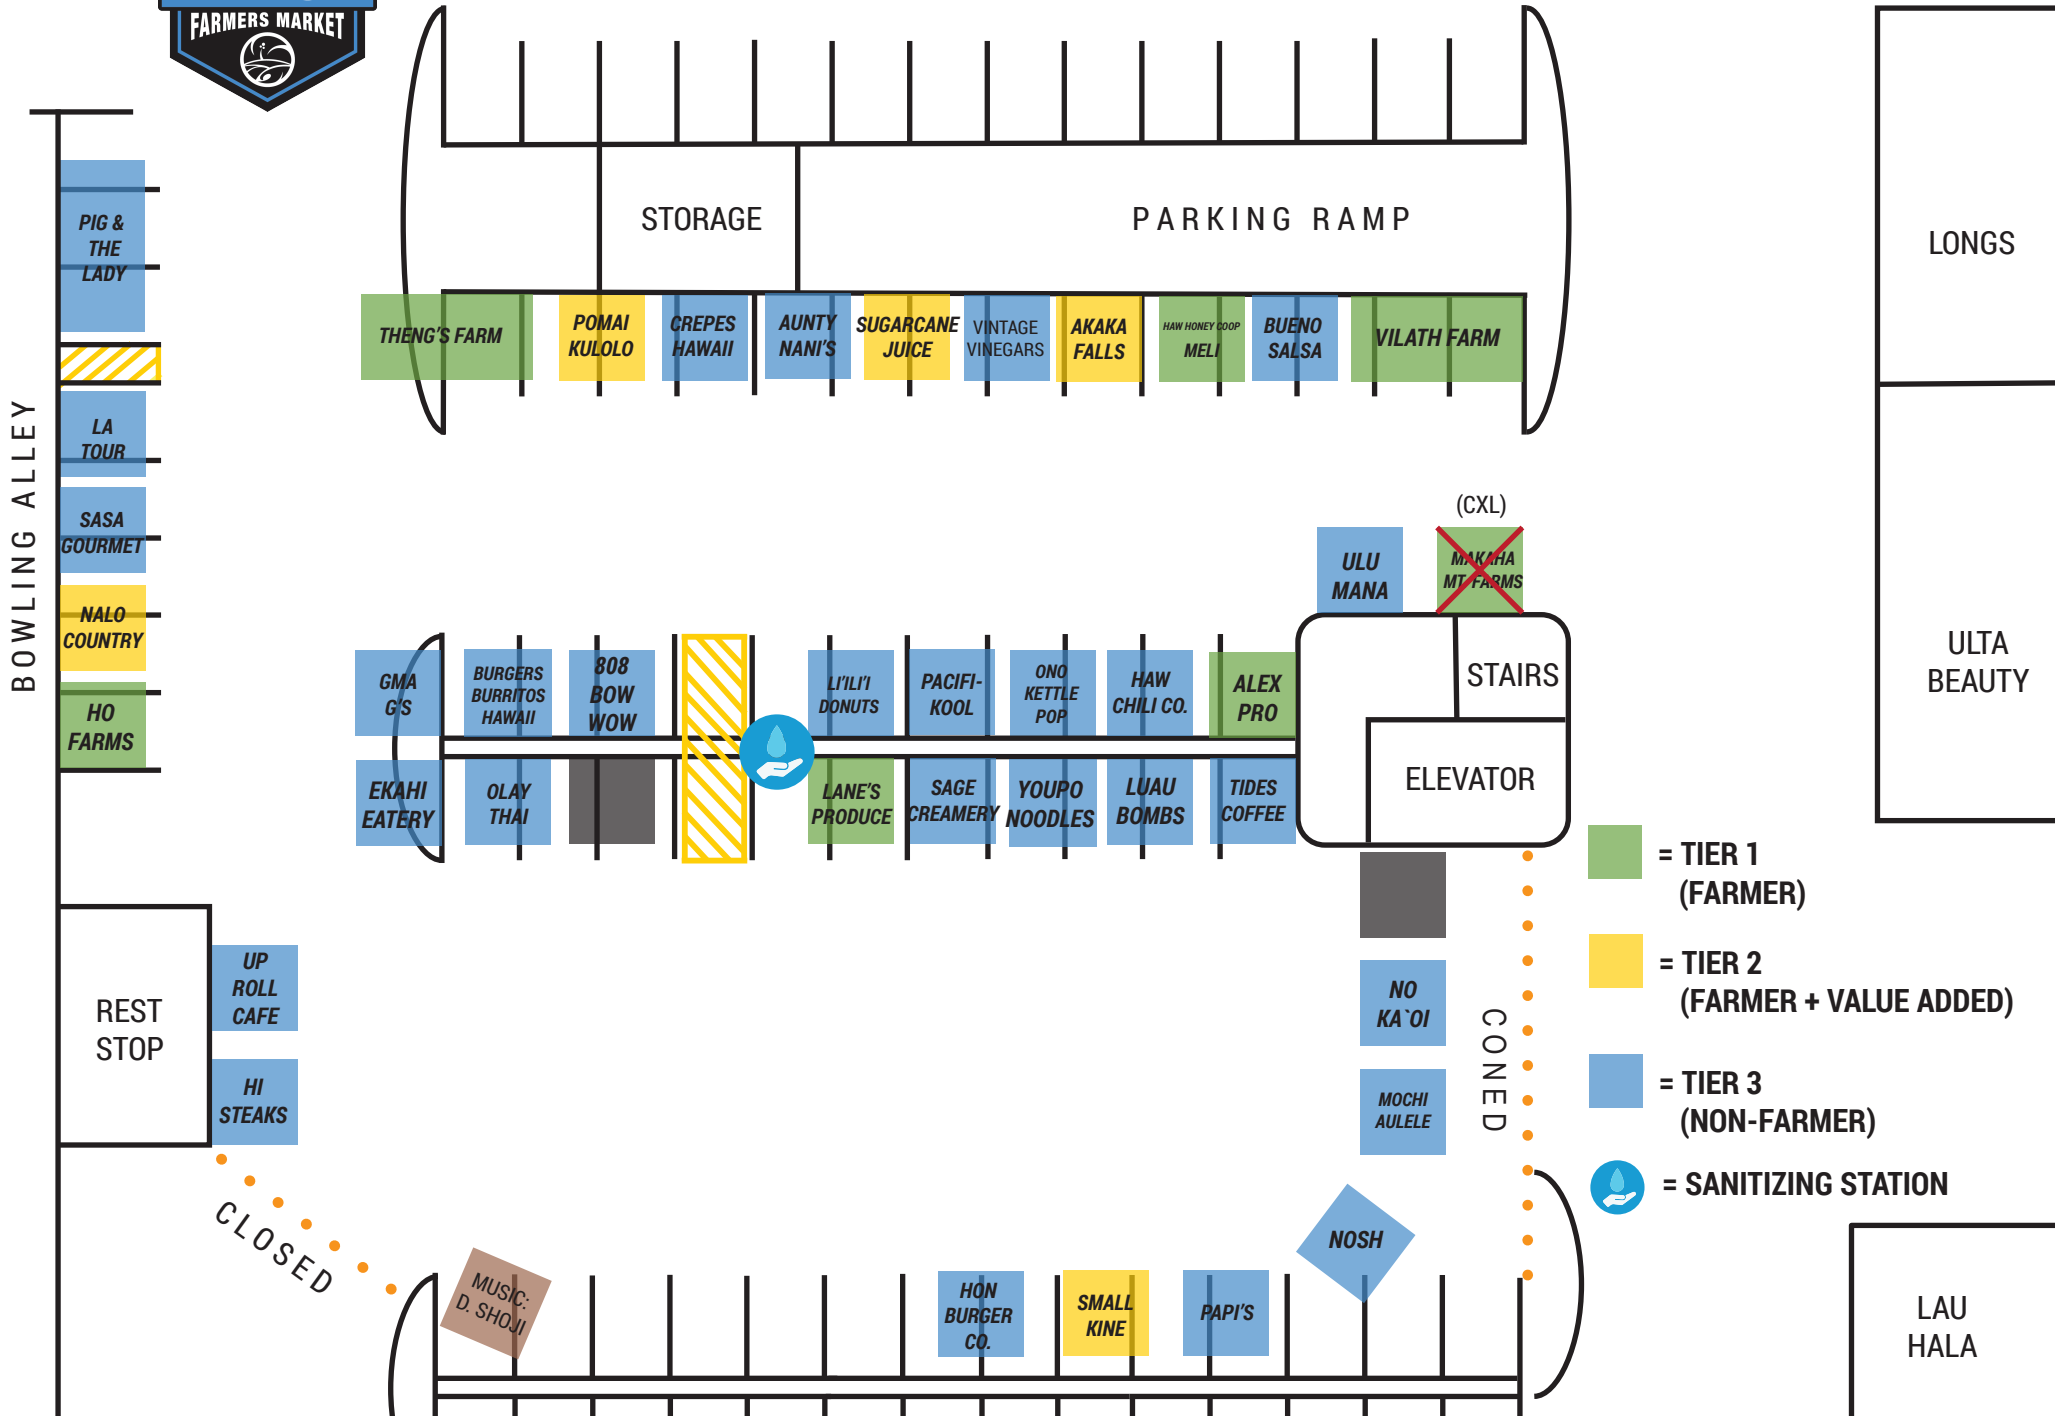

Thursdays 4 - 7pm
Kailua Town Center Parking Garage

DATE: APRIL 22, 2021

- = TIER 1 (FARMER)
- = TIER 2 (FARMER + VALUE ADDED)
- = TIER 3 (NON-FARMER)
- = SANITIZING STATION